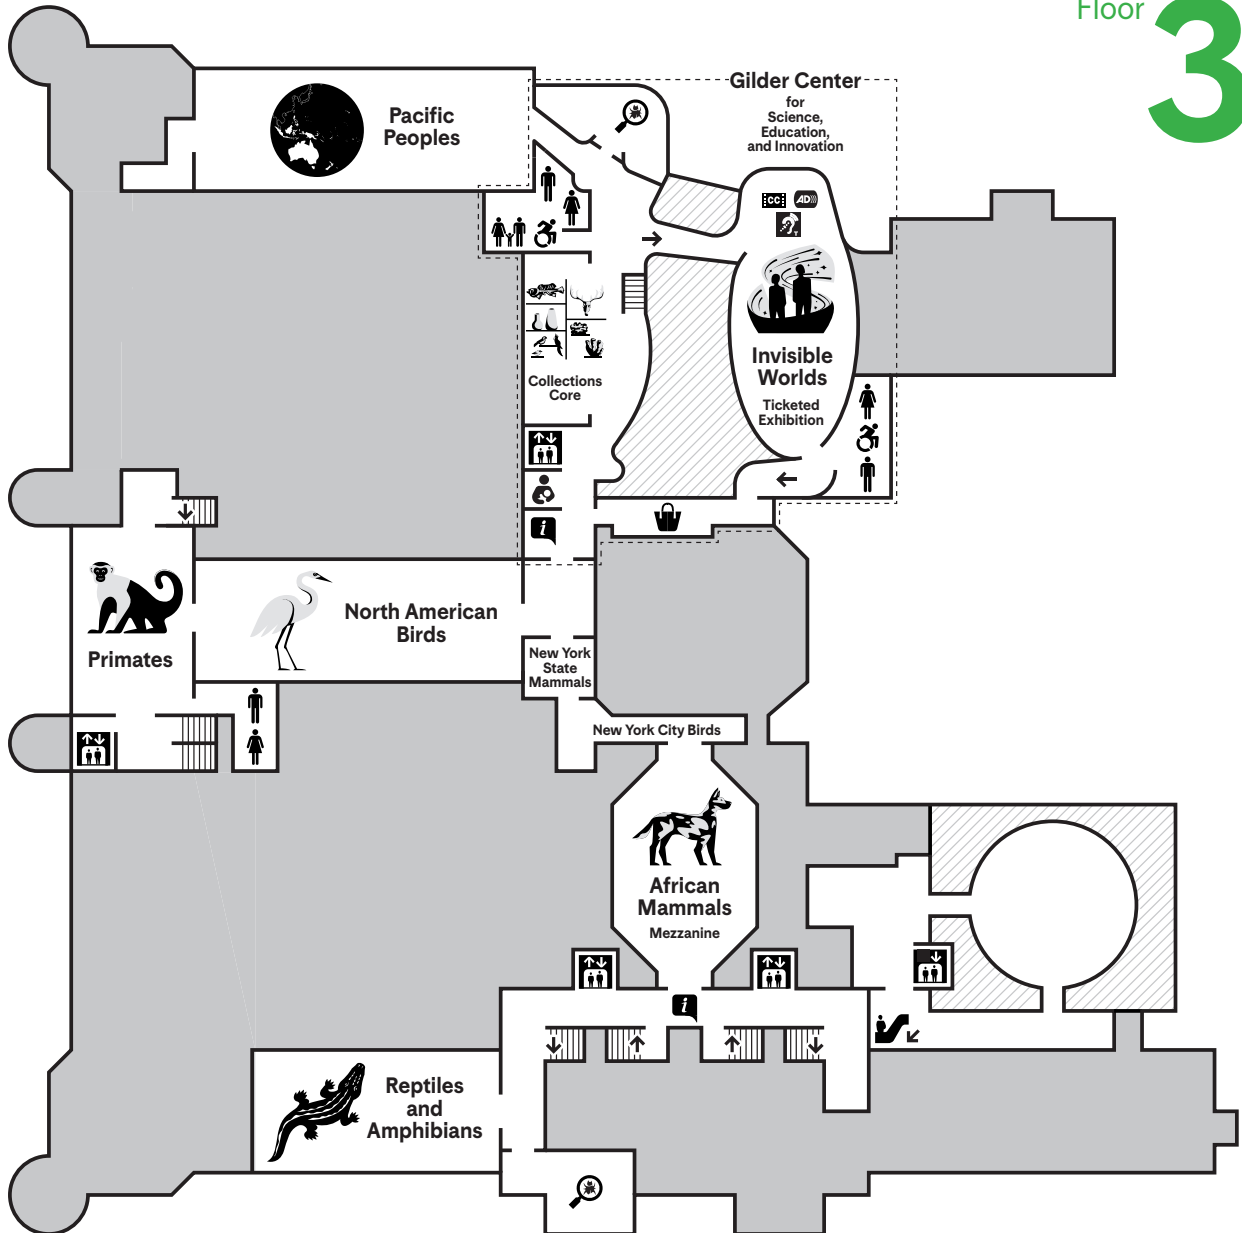

Check your ticket for the location of ticketed exhibitions.

 Stairs

 Restroom

 Shop

 Elevator

 Family/All-Gender Restroom

 Classroom

 Escalator

 Lactation Room

 Information Desk

Columbus Avenue

Floor **3**

77th Street

81st Street

Central Park West

Floor 2

Check your ticket for the location of ticketed exhibitions.

Stairs	Family/All-Gender Restroom	Classroom	Member Lounge
Elevator	Shop	Ticket Desk	ATM
Restroom	Dining	Membership Desk	Information Desk

Columbus Avenue

Floor 2

77th Street

81st Street

Central Park West

Floor 1

Check your ticket for the location of ticketed exhibitions.

- | | | | |
|-----------|----------------------------|-----------|------------------|
| Stairs | Restroom | Dining | Ticket Desk |
| Elevator | Family/All-Gender Restroom | Shop | Membership Desk |
| Escalator | Companion Care Room | Classroom | Information Desk |