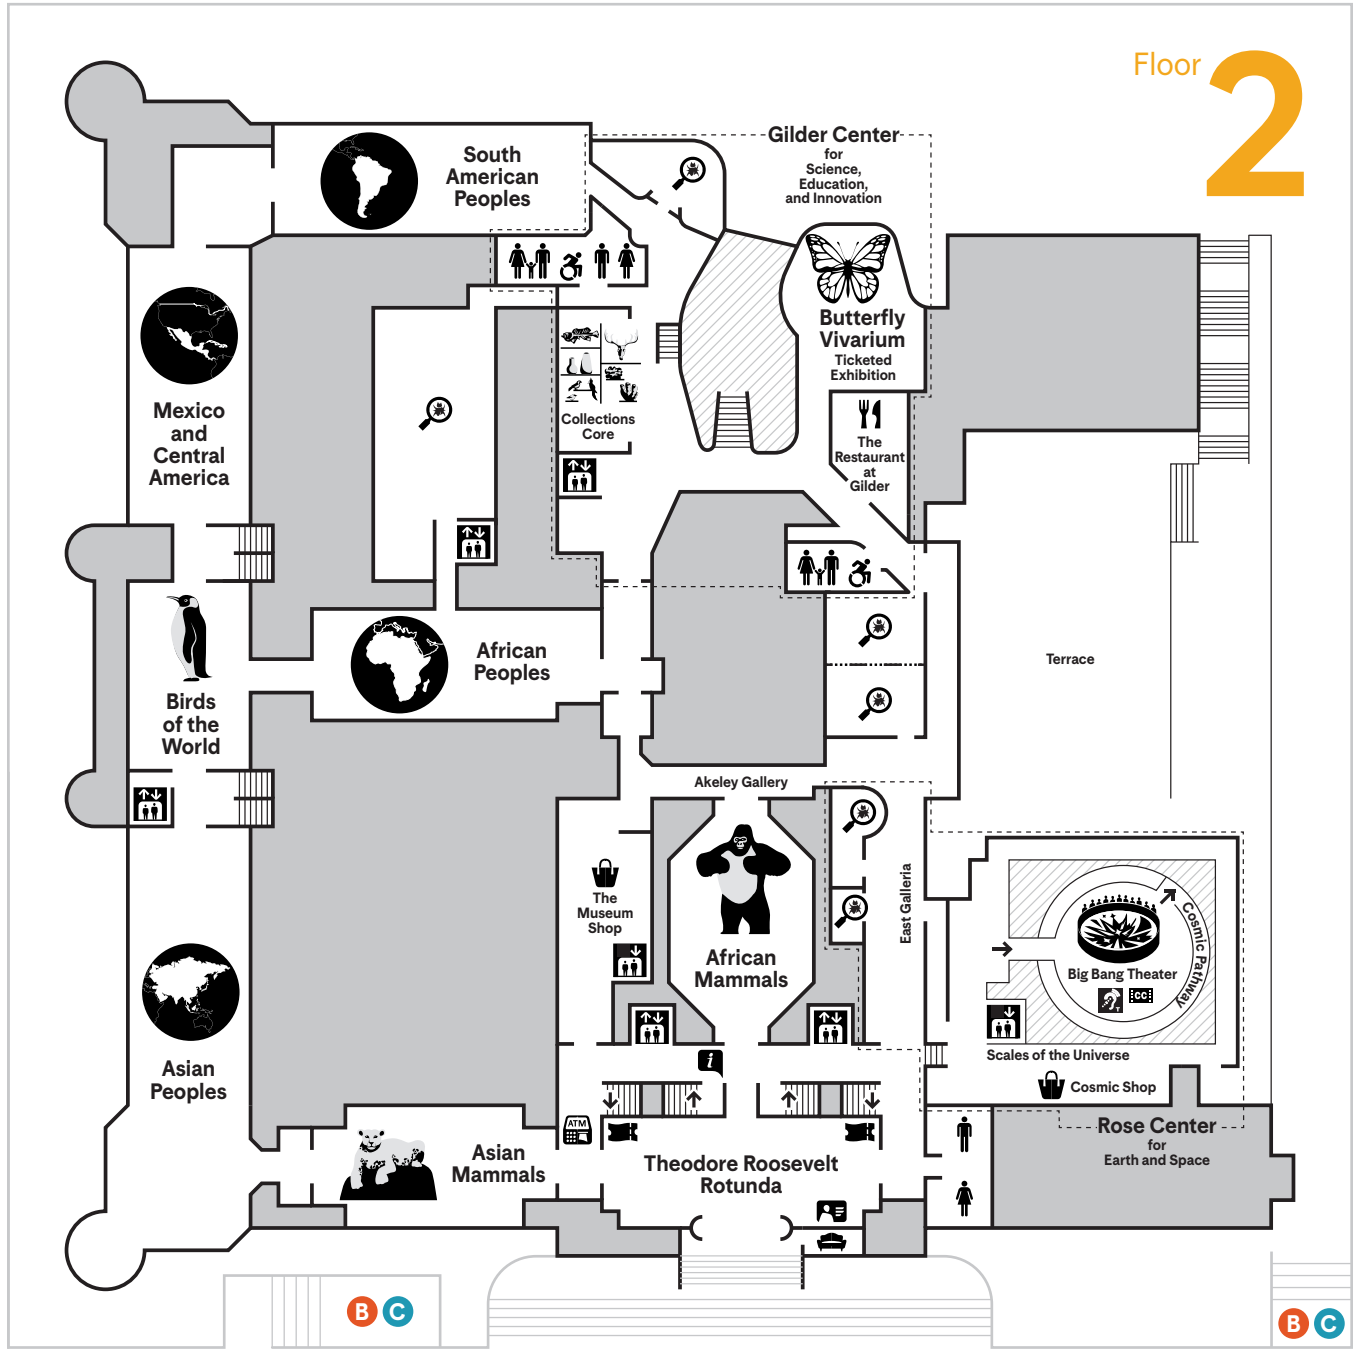

 Lactation Room

 Information Desk

Columbus Avenue

Floor **3**

77th Street

81st Street

Central Park West

Floor 2

Check your ticket for the location of ticketed exhibitions.

Stairs	Family/All-Gender Restroom	Classroom	Member Lounge
Elevator	Shop	Ticket Desk	ATM
Restroom	Dining	Membership Desk	Information Desk

Columbus Avenue

Floor 2

77th Street

81st Street

Central Park West

Floor 1

Check your ticket for the location of ticketed exhibitions.

- | | | | |
|-----------|----------------------------|-----------|------------------|
| Stairs | Restroom | Dining | Ticket Desk |
| Elevator | Family/All-Gender Restroom | Shop | Membership Desk |
| Escalator | Companion Care Room | Classroom | Information Desk |

Lower Level

Check your ticket for the location of ticketed exhibitions.

 Stairs

 Restroom

 Dining

 Elevator

 Lactation Room

 Ticket Desk