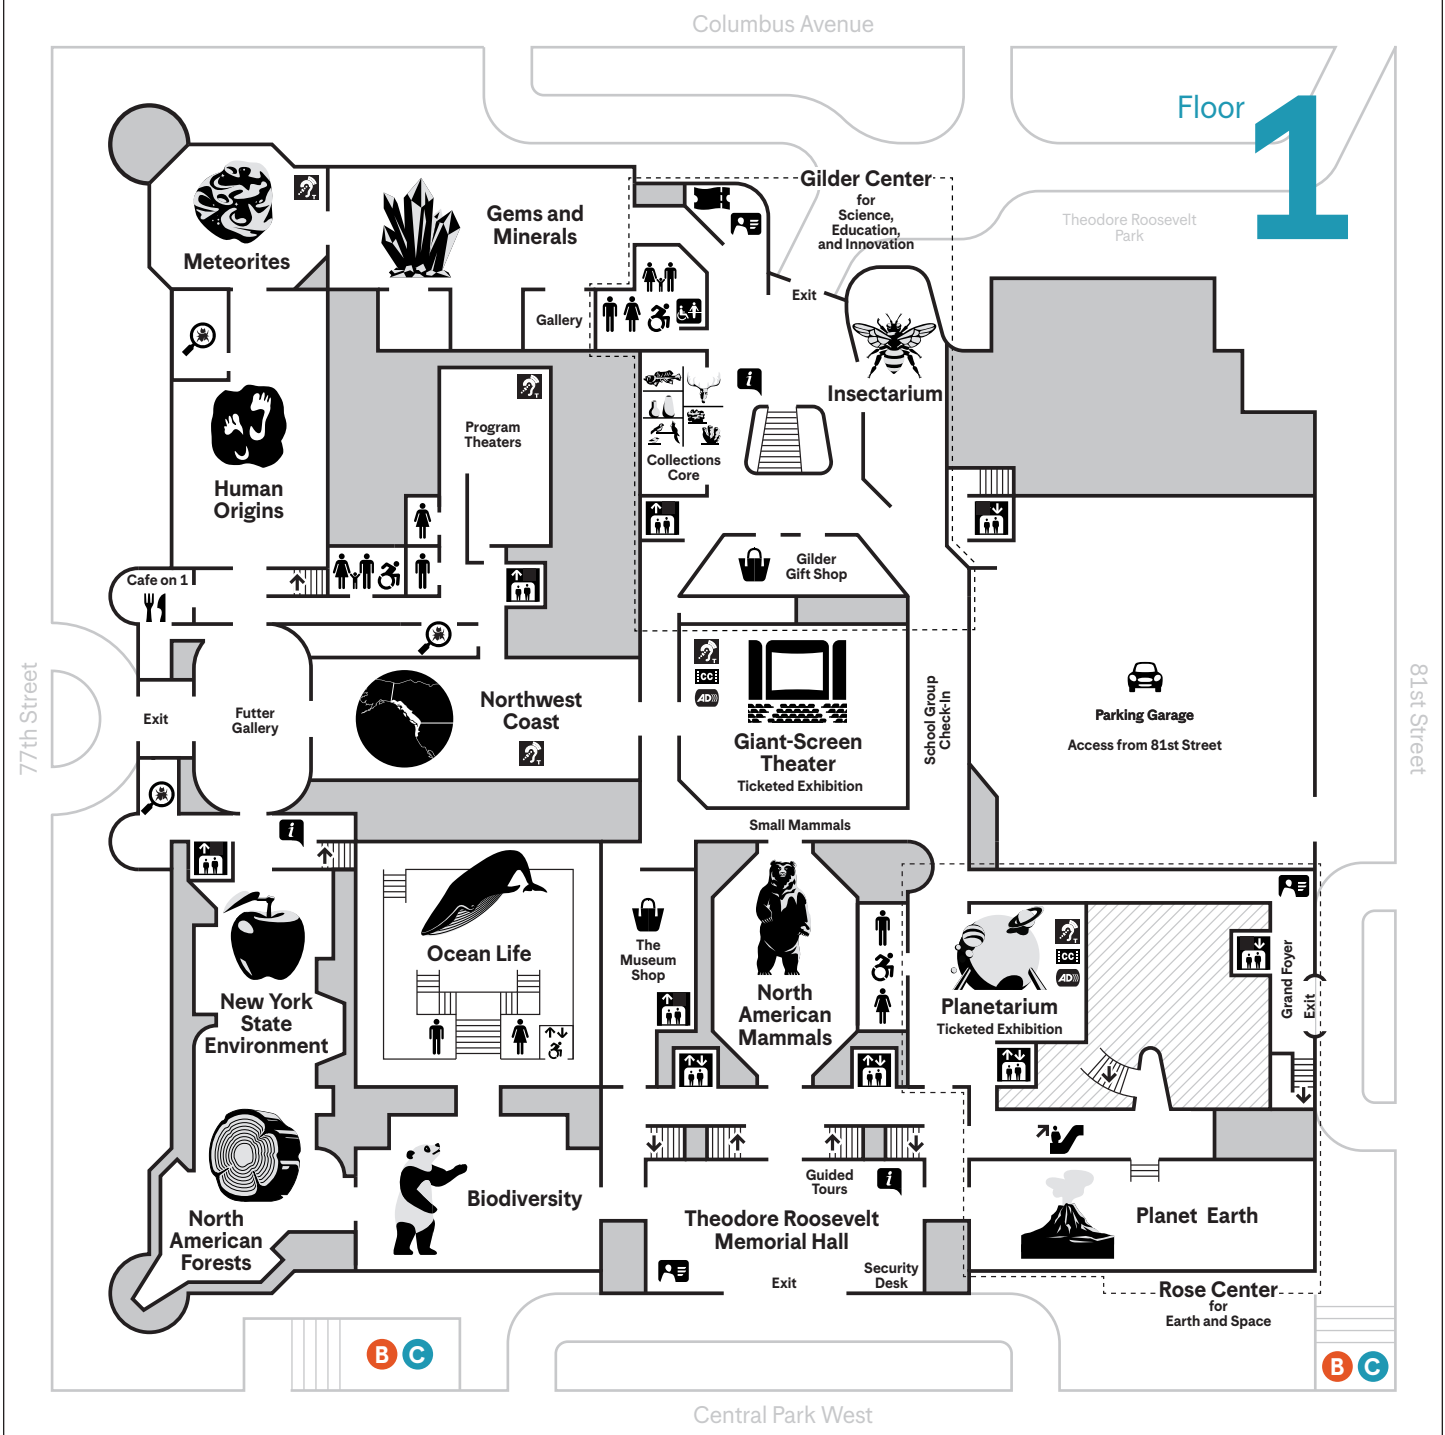

Floor 4

Check your ticket for the location of ticketed exhibitions.

Stairs

Family/All-Gender Restroom

Classroom

Elevator

Dining

Information Desk

Check your ticket for the location of ticketed exhibitions.

Stairs	Family/All-Gender Restroom	Classroom	Member Lounge
Elevator	Shop	Ticket Desk	ATM
Restroom	Dining	Membership Desk	Information Desk

Columbus Avenue

Floor 2

77th Street

81st Street

Central Park West

Floor 1

Check your ticket for the location of ticketed exhibitions.

- | | | | |
|-----------|----------------------------|-----------|------------------|
| Stairs | Restroom | Dining | Ticket Desk |
| Elevator | Family/All-Gender Restroom | Shop | Membership Desk |
| Escalator | Companion Care Room | Classroom | Information Desk |

Lower Level

Check your ticket for the location of ticketed exhibitions.

 Stairs

 Restroom

 Dining

 Elevator

 Lactation Room

 Ticket Desk