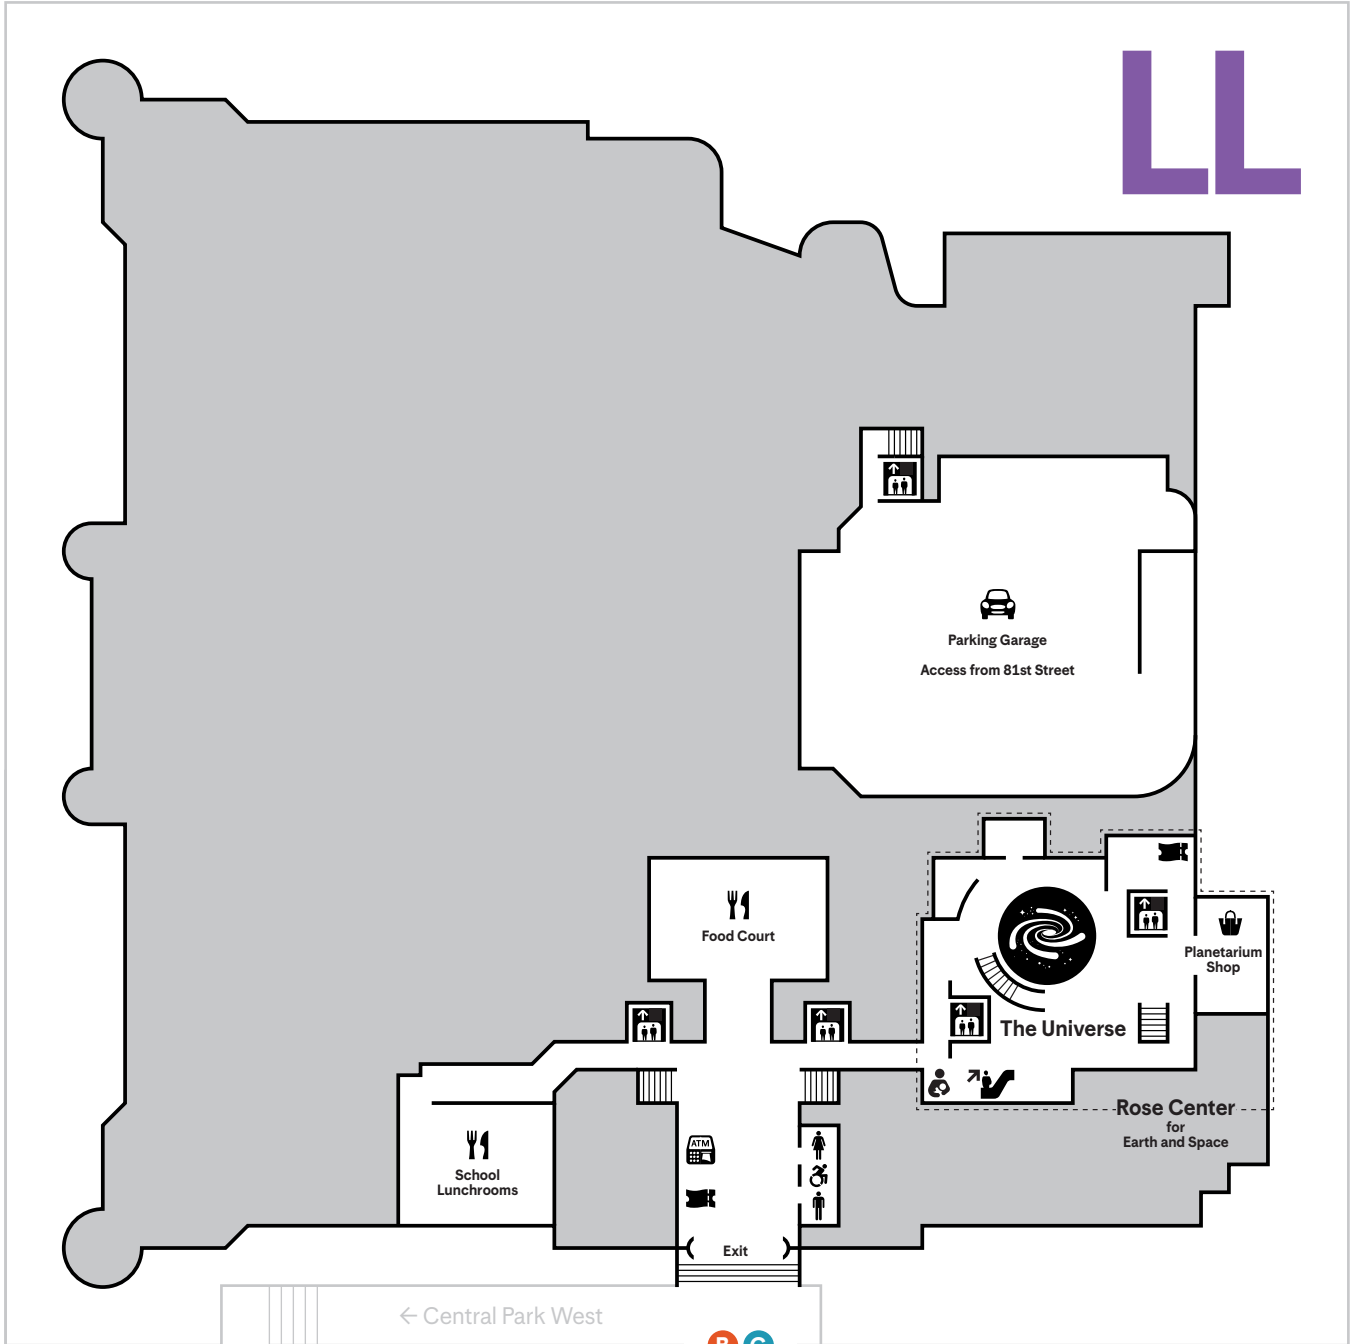

Lower Level

Check your ticket for the location of ticketed exhibitions.

Stairs

Restroom

Dining

Elevator

Lactation Room

Ticket Desk

Escalator

Shop

ATM

Columbus Avenue

77th Street

81st Street

← Central Park West